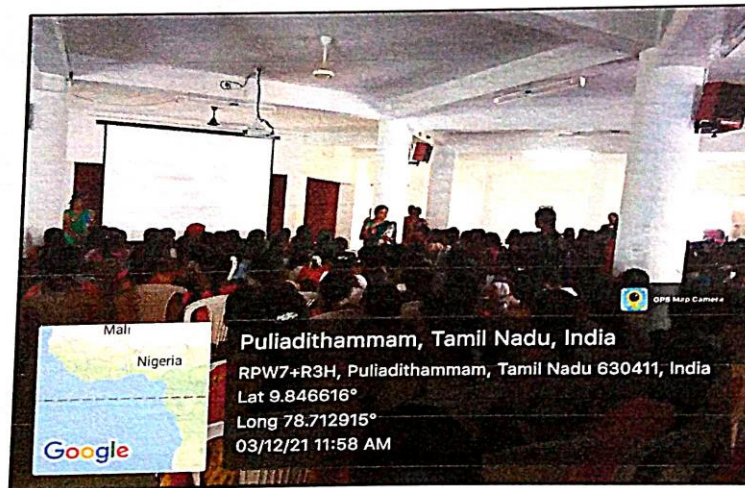

AQAR

5.1.4 Student Grievance and Anti ragging

5.1 STUDENT SUPPORT

[2021 - 2022]

IDHAYA COLLEGE FOR WOMEN

(Accredited by NAAC with "A" Grade (CGPA:3.15) & ISO 9001:2015 Certified Institution)
(Recognized by UGC with 2(f) & 12(B), Affiliated to Alagappa University, Karaikudi)

AROCKIA NAGAR, SARUGANI - 630 411, Sivagangai Dt. - 630 411.

Date : 03.12.2021

ANTIRAGGING AWARENESS PROGRAMME

DATE : 03.12.2021
VENUE : SEMINAR HALL
NO.OF BENEFICIARIES : 355 (II year,III year UG & II PG Students)

Idhaya College for Women has appointed an Anti-Ragging committee to prevent the manners of ragging and maintain healthy interpersonal relationships among students in the college campus. Ragging is strictly forbidden in and outside the campus. For this purpose, the Anti-Ragging committee has been actively functioning.

Under this committee "A programme on Anti-Ragging: Rules & Laws" has been arranged on 30th, December 2021. At this time, Dr.S.USHA RANI, Asst.Prof & Head, Department of Biochemistry, Idhaya College for Women, Sarugani expressed her views on Anti-Ragging laws and punishments. For this programme, also share their views on anti-ragging.

The Principal
Idhaya College for Women
Arockia Nagar - Sarugani
Sivagangai Dt - 630 411

8610805102, 8526286433 Idhayawomenscollege@gmail.com