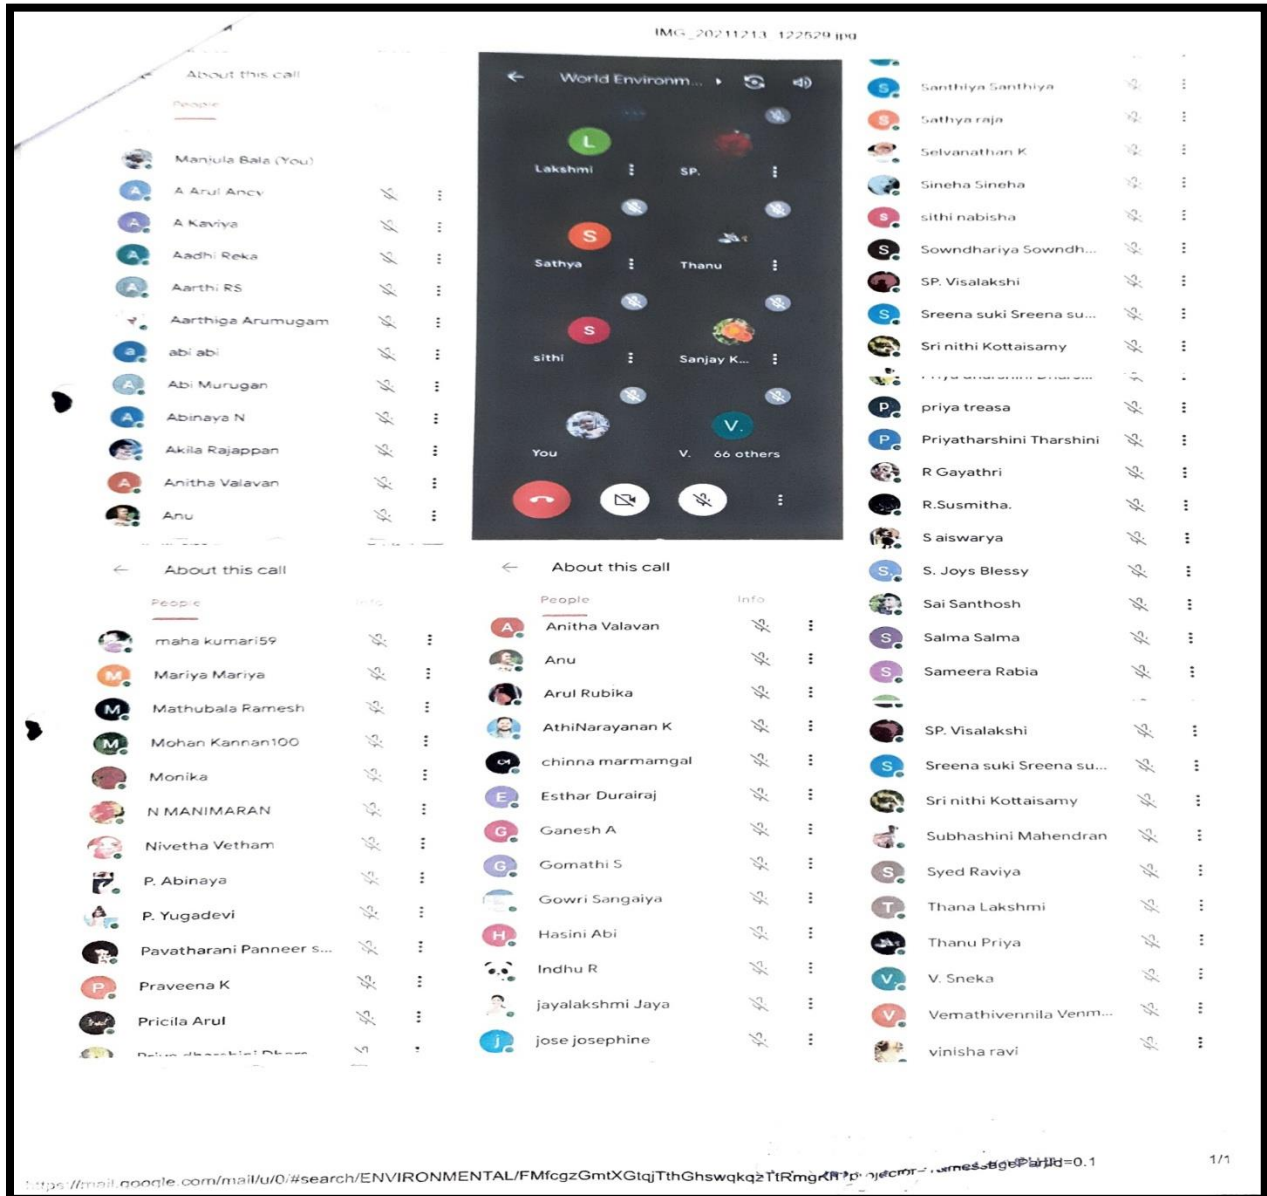

Date: 03.06.2021

Praveena K
 The Principal
 Idhaya College for Women
 Arockia Nagar - Sarugani
 Sivagangai Dt - 630 411

IDHAYA COLLEGE FOR WOMEN-SARUGANI

National Service Scheme Topic: Independence Day Beneficiaries: 70