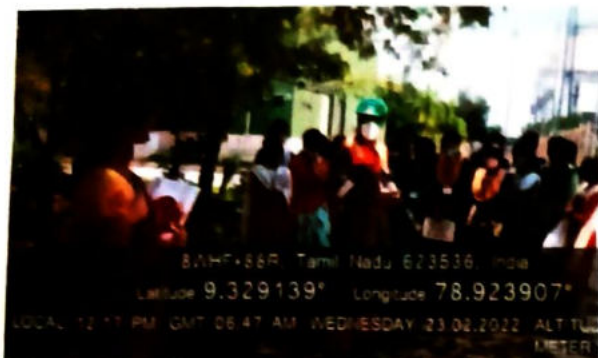

Date: 24.02.2022

DEPARTMENT OF PHYSICS UNIPHY 2021-2022 REPORT ON THE INDUSTRIAL VISIT

DATE : 23 FEB 2022

PLACE : ARKAY ENERGY POWER PLANT, VALUTHUR
RAMESWARAM.

BENEFICIARIES: 25 STUDENTS

An Industrial visit to Arkay energy power plant valuthur Rameswaram was organized by the Department of physics on 23.02.2022(Wednesday). Twenty five final year students and four faculties visited on the Arkay power plant to interact with the Biogas industry to understand the methane gas converted to generating power resources.

In this visit students bring a notebook and pen for taking notes while the guidance section.

They were very eagerly waiting for listening to industrial higher authorities.

In the entrance they gave the instruction for wear mask, not allowed the mobile phones and plastic bags also. The industrial operator brings us to visit the whole industry and explained everything for the working condition of all process. Students can easily taking the notes under the guidance of operator.