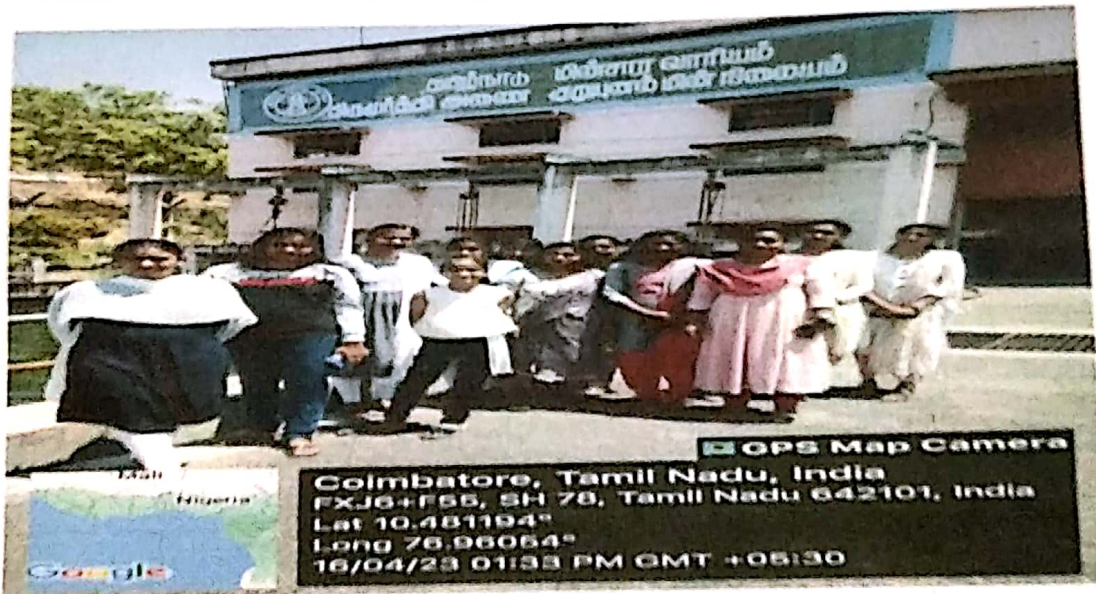

IDHAYA COLLEGE FOR WOMEN

(Accredited by NAAC with "A" Grade (CGPA: 2.15) & ISO 9001:2015 Certified Institution)

(Recognized by UGC with 2(F) & 12(D). Affiliated to Alagappa University, Karaikal)

AROCKIA NAGAR, SARUGANI - 630 411, Srirangapatna Dt. - 630 411.

Date 17/04/23

DEPARTMENT OF MATHEMATICS ENVIRONMENTAL STUDIES-22BESZ

DATE :16.04.2023

PLACE :POLLACHI

BENEFICIARIES :06

Environmental studies is a multidisciplinary academic field which systematically studies human interaction with the environment. Environmental studies connects principles from the physical sciences, commerce / economics, the humanities, and social sciences to address complex contemporary environmental issues. It is a broad field of study that includes the natural environment the built environment and the relationship between them. The field encompasses study in basic principles of ecology and environmental science, as well as associated subjects such as ethics, geography, anthropology, policy, education, politics, urban planning, law, economics, philosophy, sociology and social justice, planning, pollution control and natural resource management.

8610805102, 8526286433 M idhayawomenscollege@gmail.com