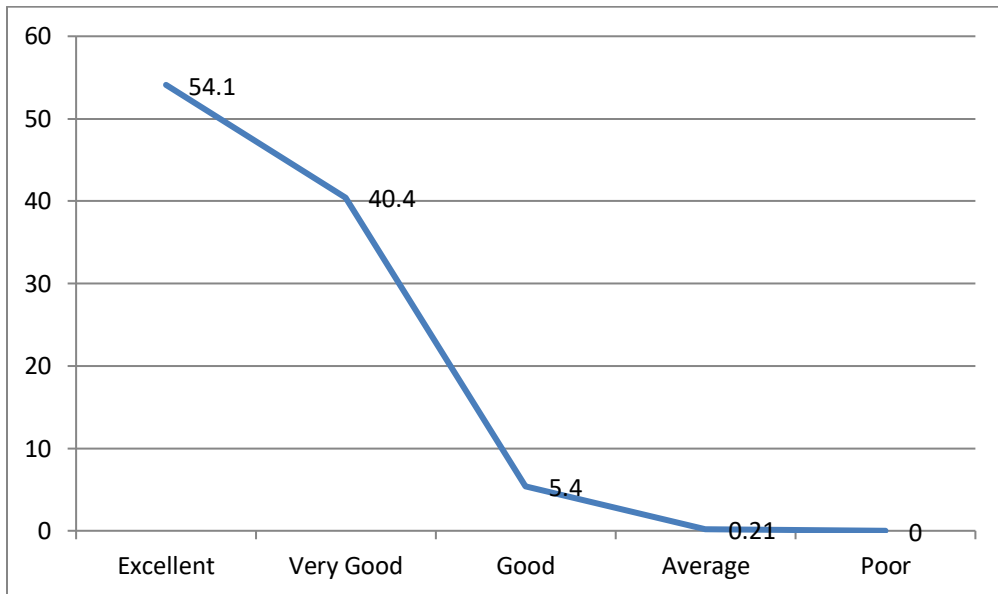

Department and Faculty Members