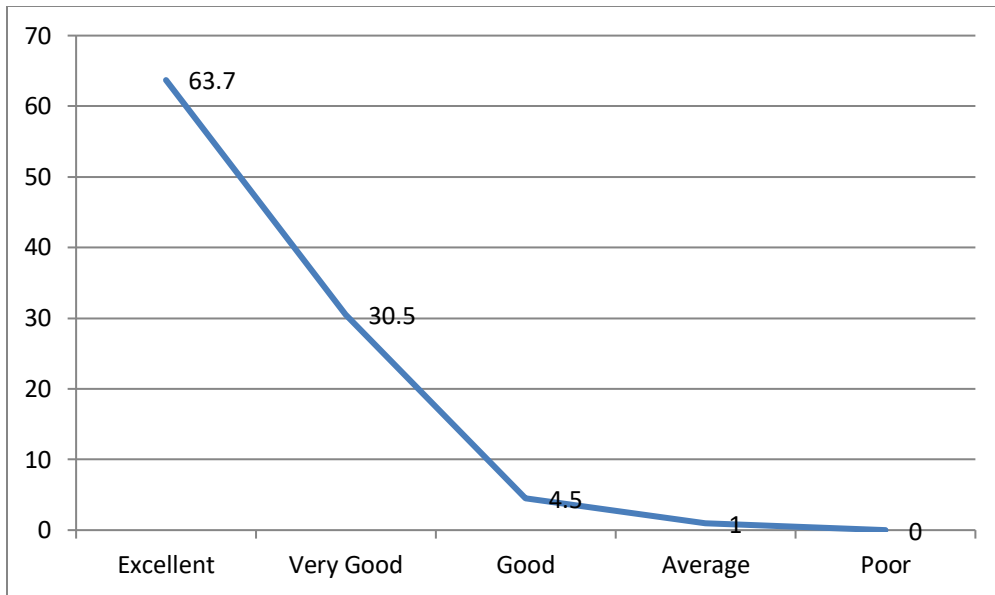

Infrastructure

Teachers Feedback- Curriculum